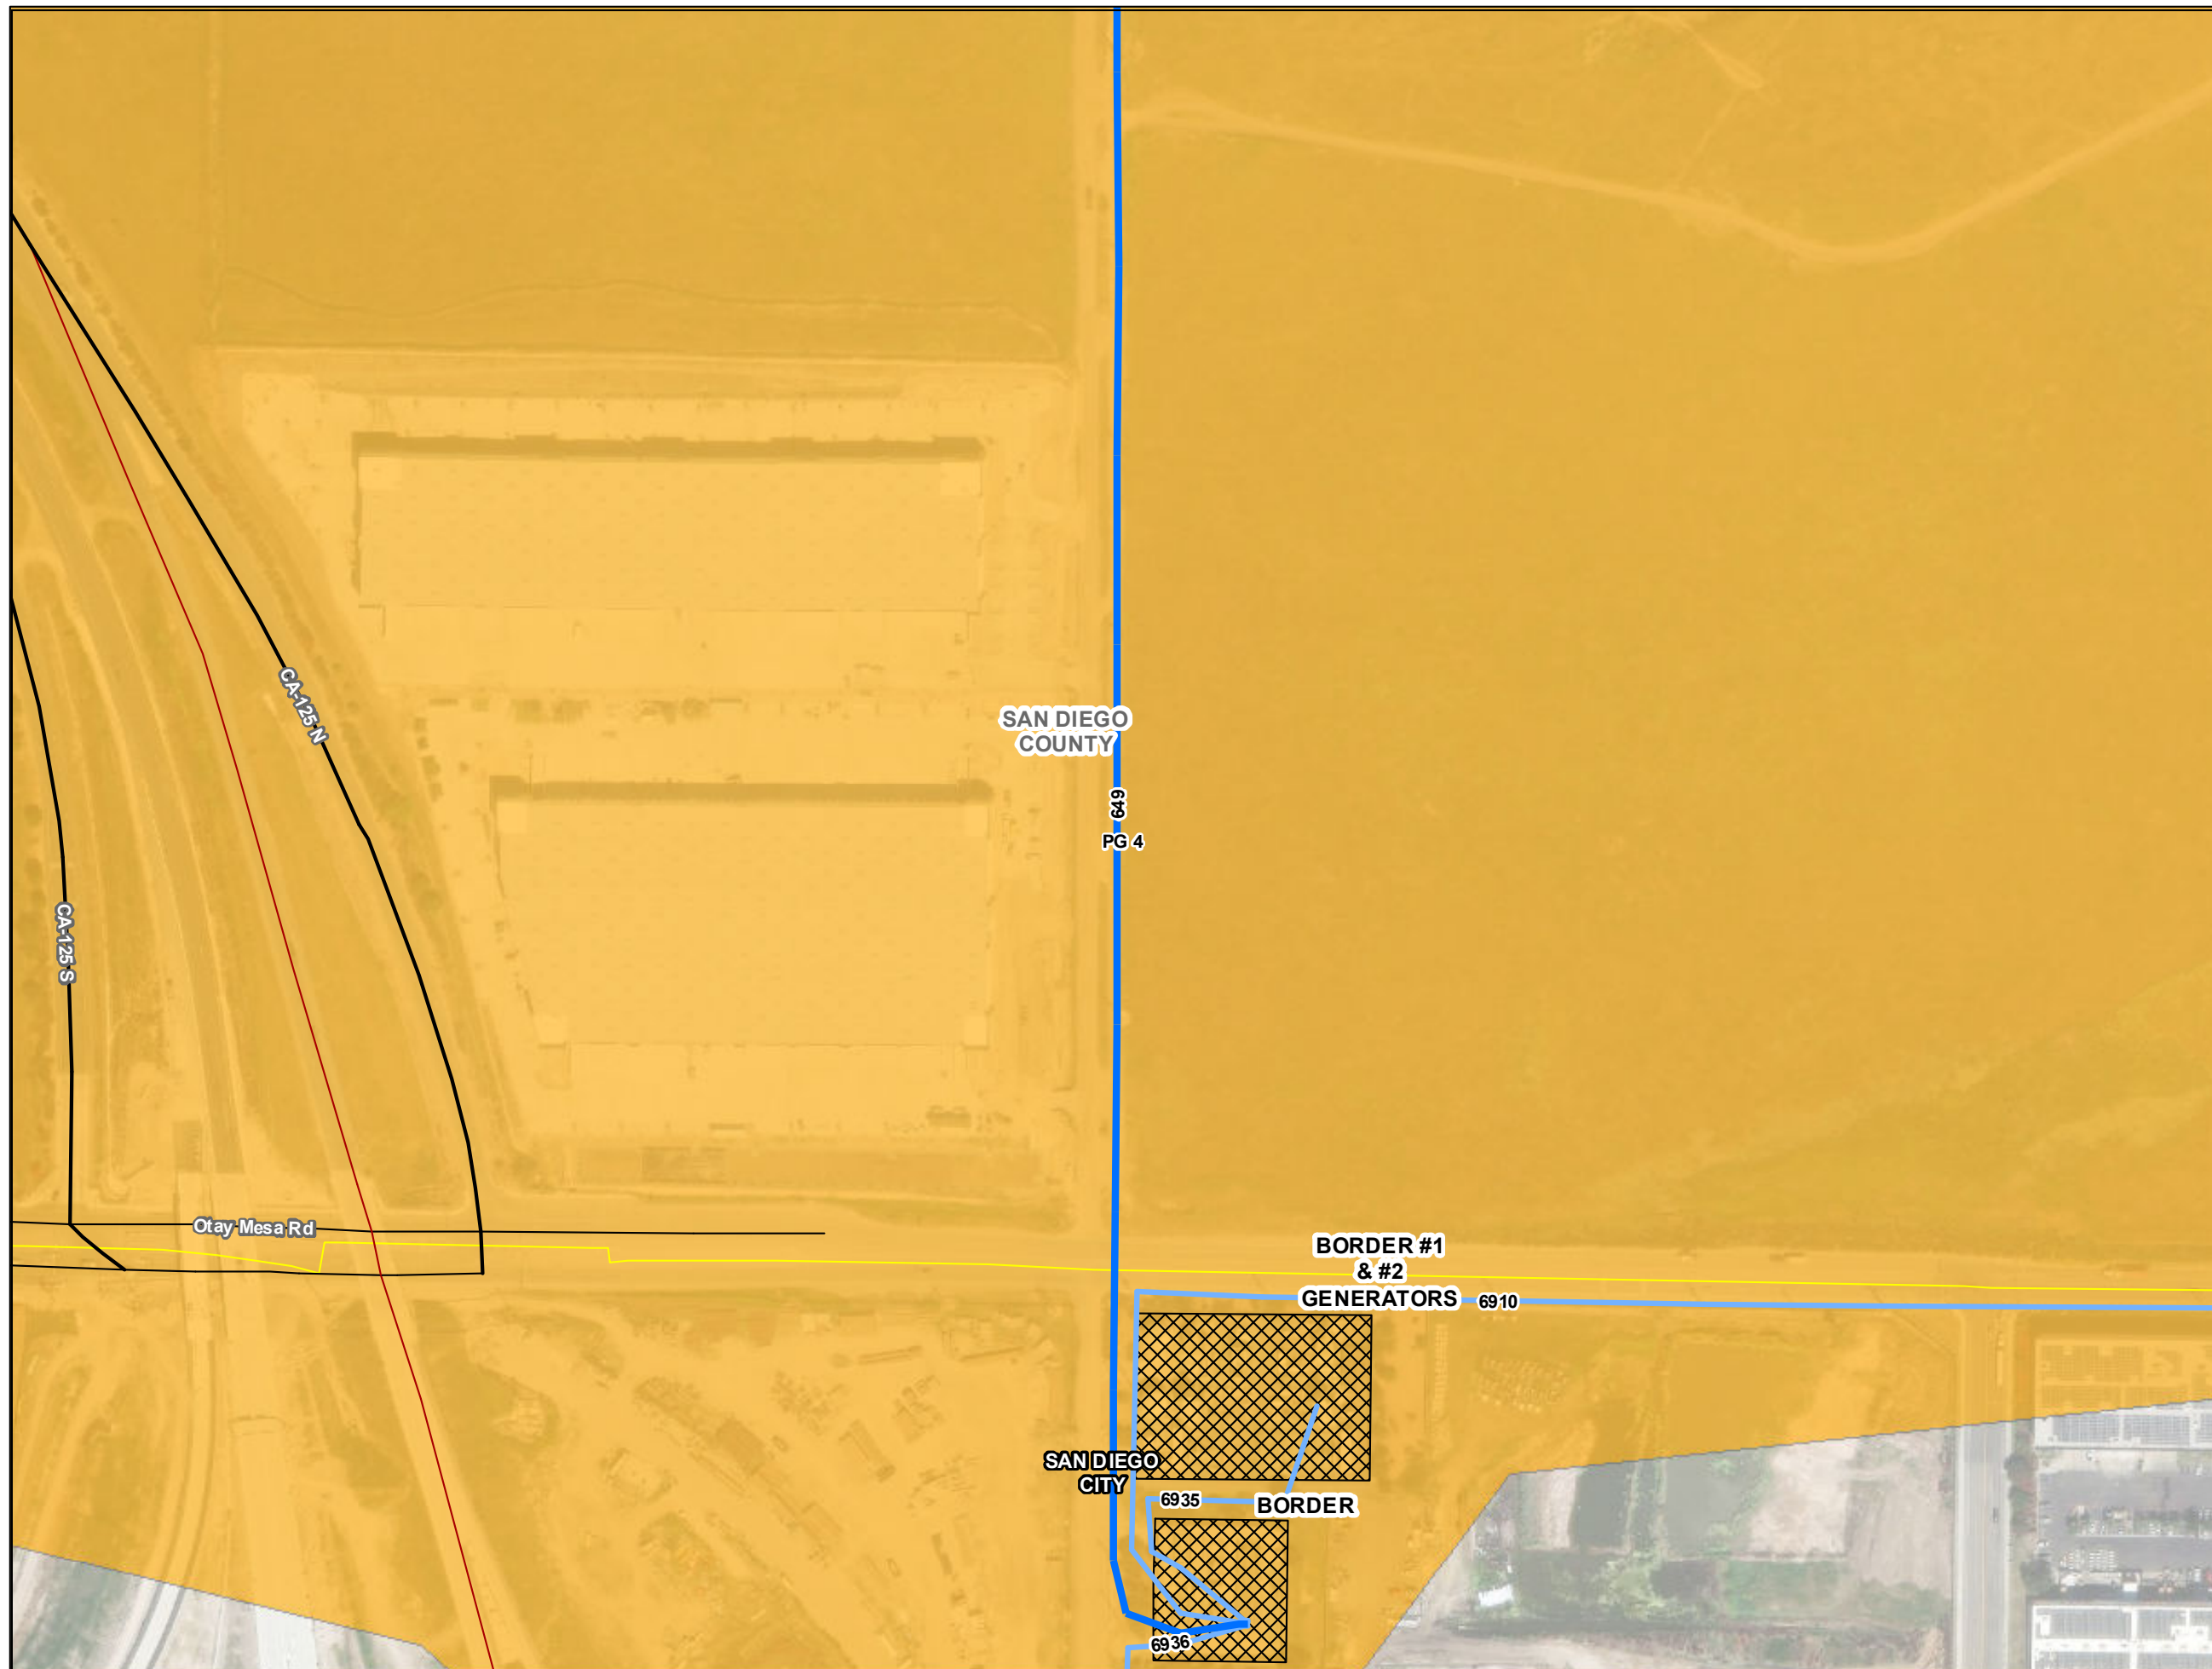

Legend

TL649

TL649

Other TLs

69 kV

Substation

HFTD

Tier-2

Municipal Boundary

SD County

CONFIDENTIAL - PROPERTY OF SDG&E. FOR INTERNAL USE ONLY. UNAUTHORIZED DISSEMINATION PROHIBITED. THIS DOCUMENT SHALL BE TREATED AS CONFIDENTIAL PURSUANT TO Public Utilities Code Section 583, General Order 66-C, any applicable non-disclosure agreement, and/or the North American Electric Reliability Corporation's Rules of Procedure, Section 1500 et seq. and any other applicable federal and state laws and regulations. THIS MAP IS NOT SURVEY GRADE, and SDG&E makes no representations or warranties, expressed or implied, as to its accuracy, correctness, defensibility, completeness or any other standard or measure of quality or adequacy, or as to its fitness for use or intended use for any particular purpose. SDG&E disclaims all liability for your selection or use of this map or any consequences therefrom. ©Certain technology used under license from AT&T Intellectual Property I, L.P. Copyright ©1998 – 2007 AT&T Intellectual Property I, L.P. All Rights Reserved.
 Created by: J.Gaines 10/31/2022 Version date: 10/31/2022
 Requested by: 10/28/2022