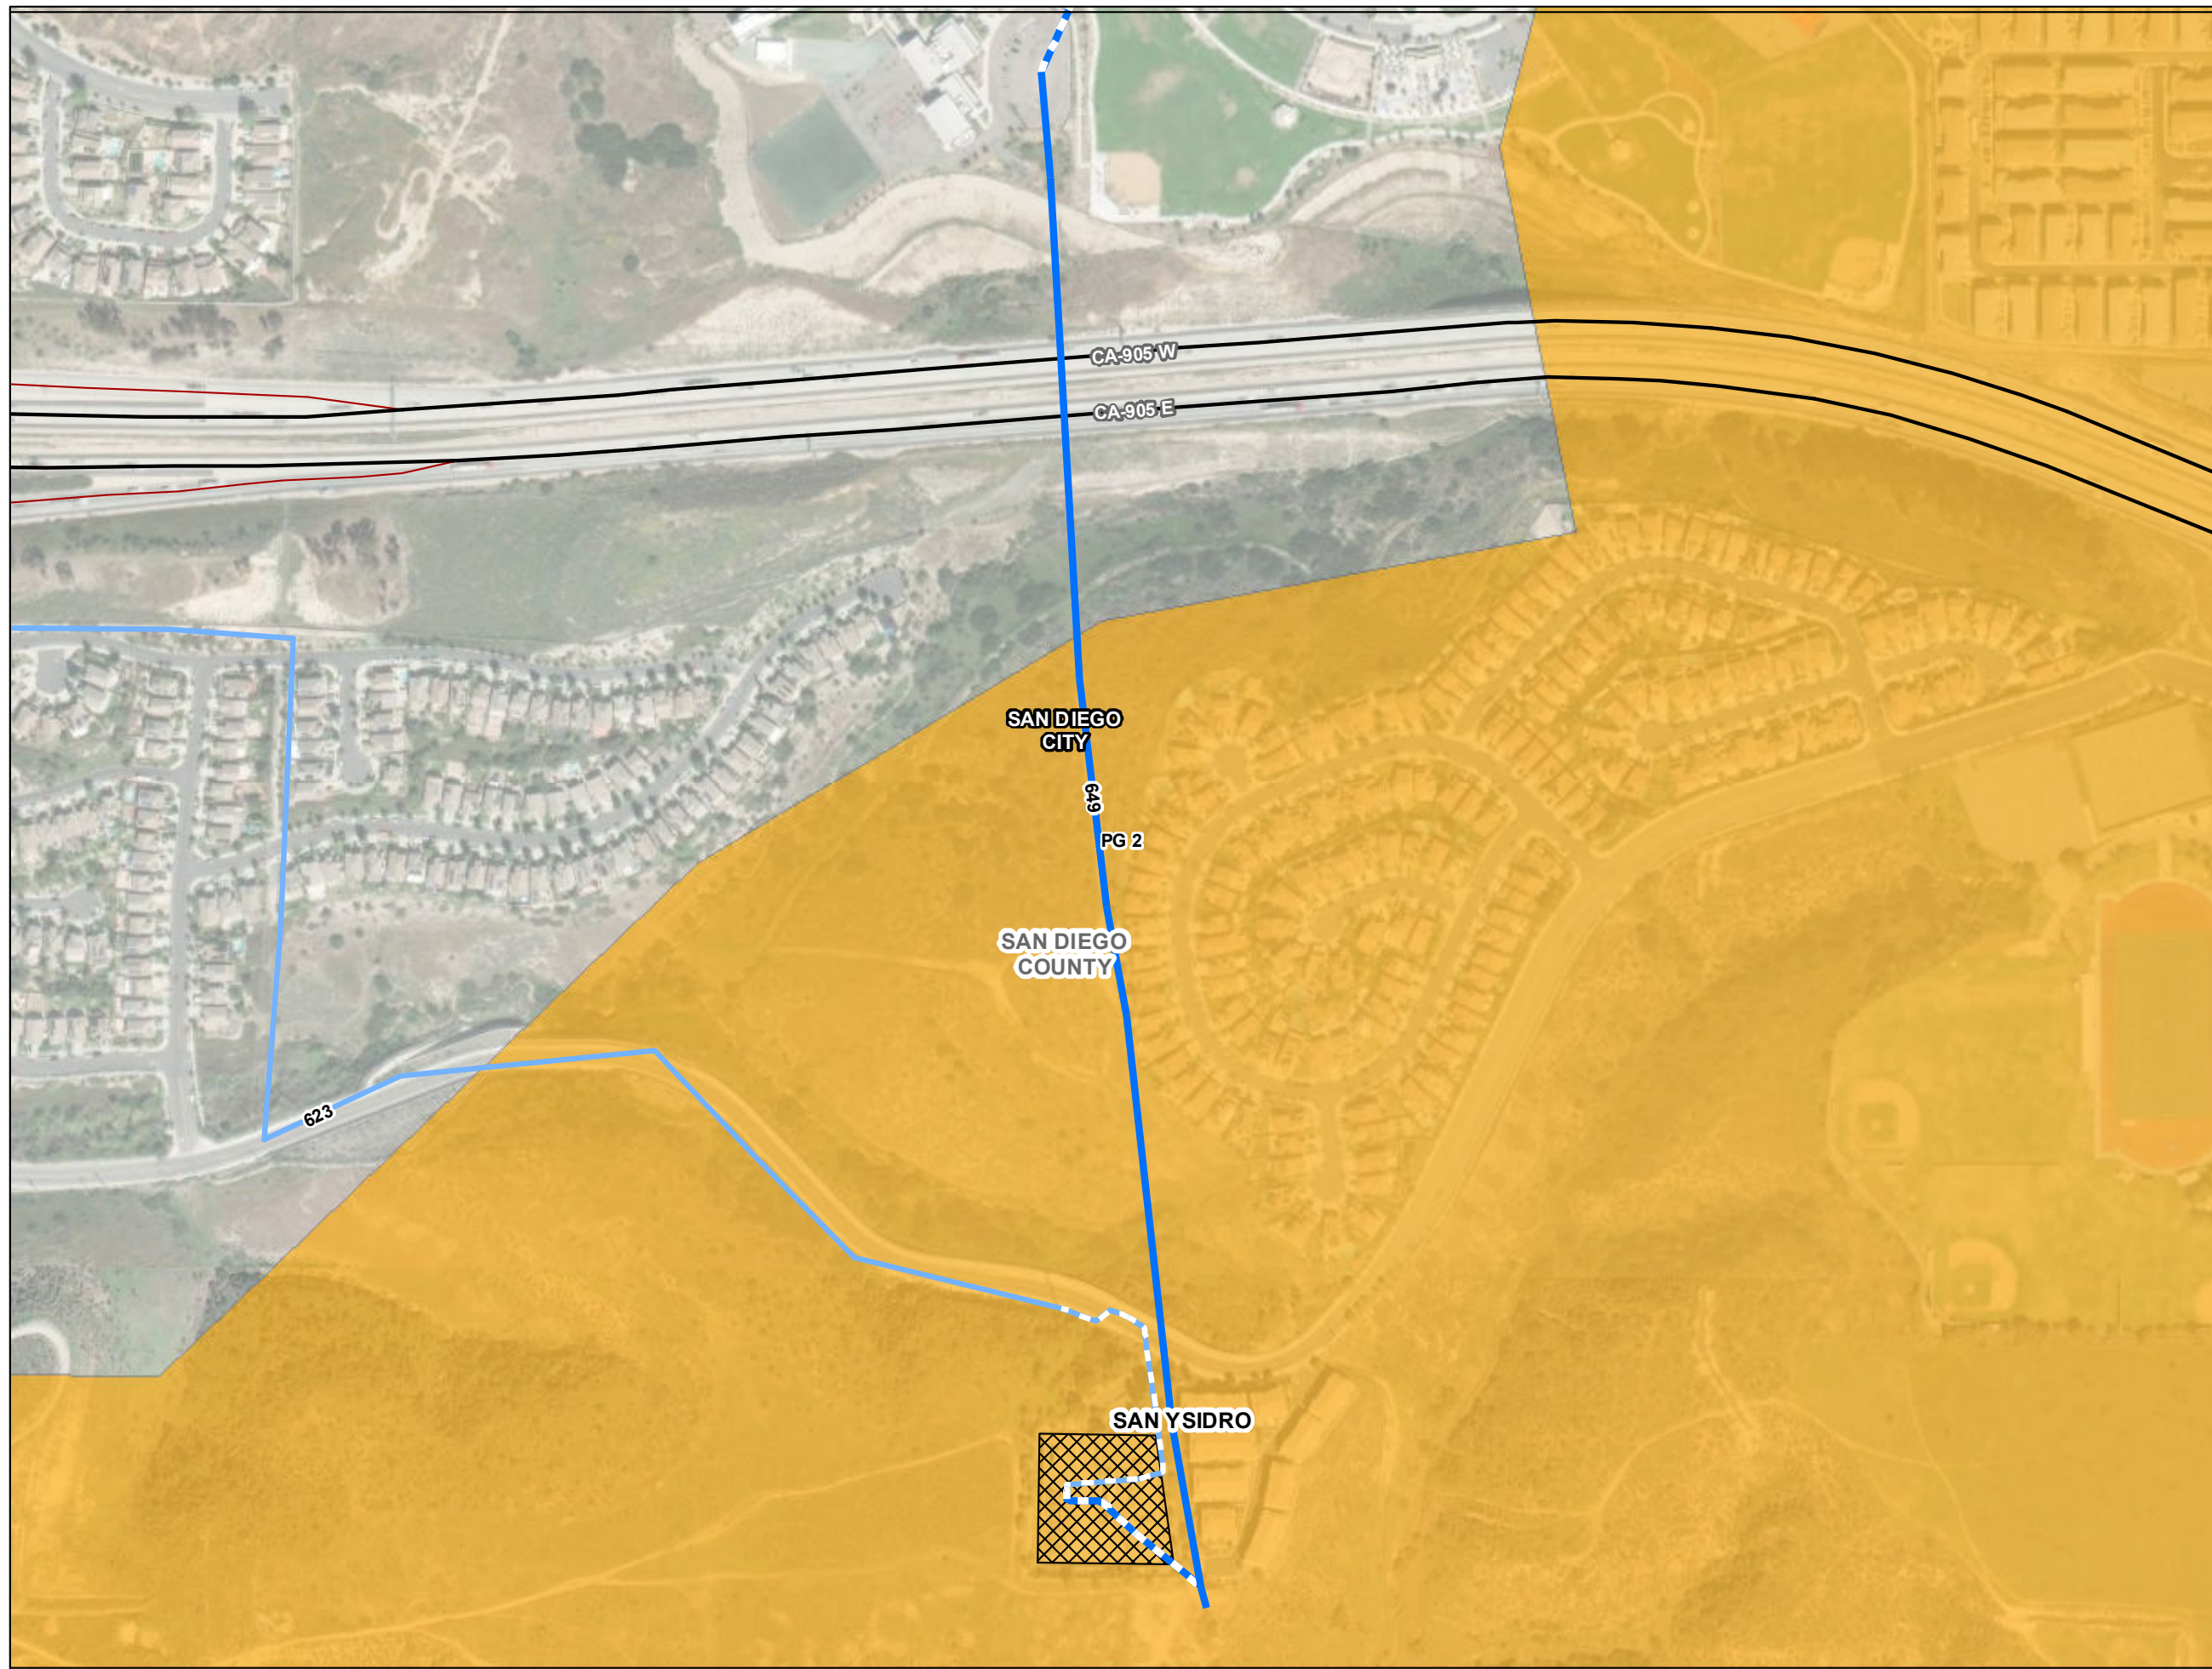

Legend

TL649

TL649

Other Tls

69 kV

Substation

HFTD

Tier-2

Municipal Boundary

SD County

CONFIDENTIAL - PROPERTY OF SDG&E. FOR INTERNAL USE ONLY. UNAUTHORIZED DISSEMINATION PROHIBITED. THIS DOCUMENT SHALL BE TREATED AS CONFIDENTIAL PURSUANT TO Public Utilities Code Section 583, General Order 66-C, any applicable non-disclosure agreement, and/or the North American Electric Reliability Corporation's Rules of Procedure, Section 1500 et seq. and any other applicable federal and state laws and regulations. THIS MAP IS NOT SURVEY GRADE, and SDG&E makes no representations or warranties, expressed or implied, as to its accuracy, correctness, defensibility, completeness or any other standard or measure of quality or adequacy, or as to its fitness for use or intended use for any particular purpose. SDG&E disclaims all liability for your selection or use of this map or any consequences therefrom. "Certain technology used under license from AT&T Intellectual Property I, L.P. Copyright ©1998 - 2007 AT&T Intellectual Property I, L.P. All Rights Reserved."