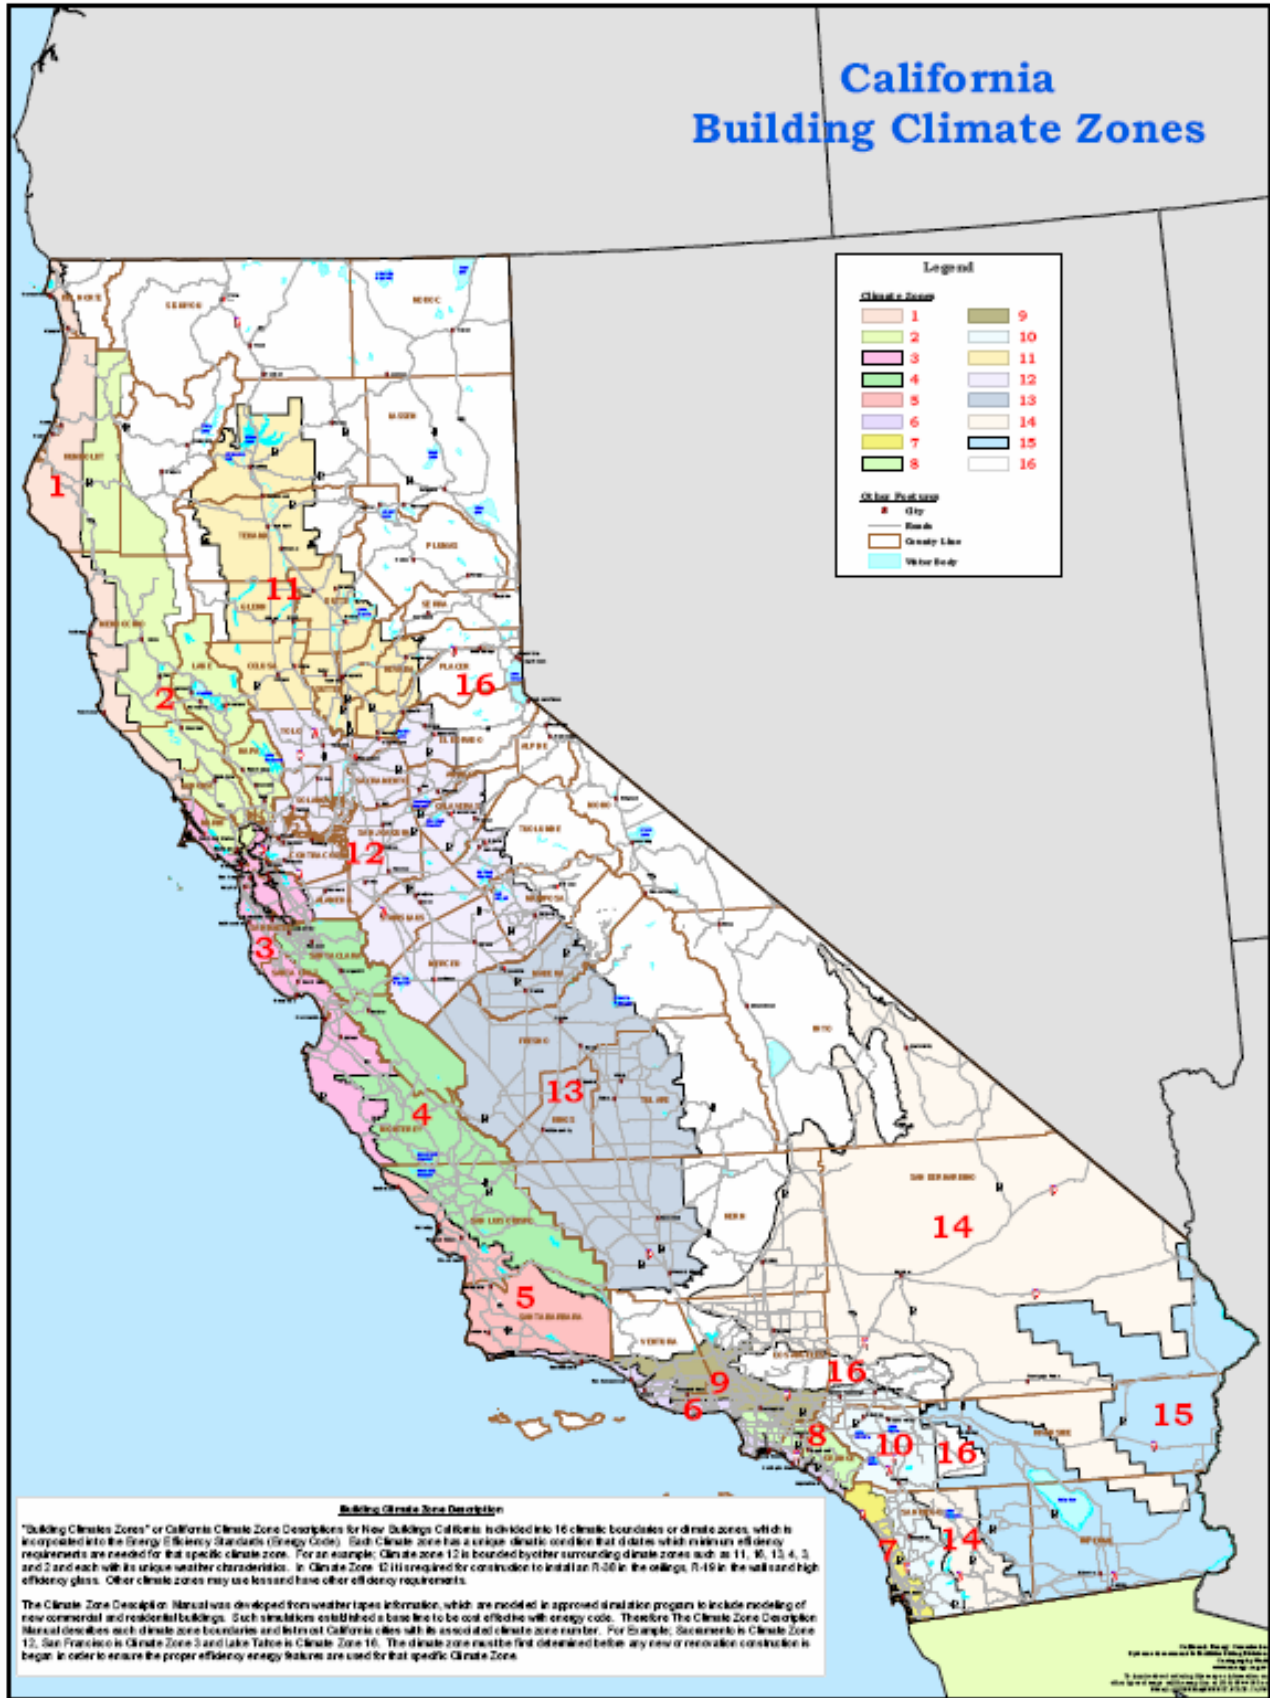

California Building Climate Zones

A

3	Abbotts Lagoon, Marin	6	Anacapa Island, Ventura
13	Academy, Fresno	8	Anaheim, Orange
12	Acampo, San Joaquin	1	Anchor Bay, Mendocino
15	Acolita, Imperial	11	Anderson, Shasta
14	Actis, Kern	4	Anderson Lake, Santa Clara
14	Acton, Los Angeles	15	Andrade, Imperial
4	Adelaida, San Luis Obispo	3	Angel Island, Marin
14	Adelanto, San Bernardino	12	Angels Camp, Calaveras
16	Adin, Modoc	13	Angiola, Tulare
13	Adobe, Kern	2	Angwin, Napa
14	Afton, San Bernardino	1	Annapolis, Sonoma
16	Ager, Siskiyou	12	Antelope, Sacramento
9	Agoura Hills, Los Angeles	14	Antelope Center, Los Angeles
5	Agua Caliente Canyon, Santa Barbara	16	Antelope Lake, Plumas
15	Agua Caliente Springs, San Diego	13	Antelope Plain, Kern
9	Agua Duice, Los Angeles	14	Antelope Valley, Los Angeles
15	Aguanga, Riverside	12	Antioch, Contra Costa
13	Ahwahnee, Madera	16	Anza, Riverside
14	Airport Lake, Inyo	16	Apache Canyon, Ventura
3	Alameda, Alameda	14	Apple Valley, San Bernardino
3/12	Alameda County	11	Applegate, Placer
12	Alamo, Contra Costa	3	Aptos, Santa Cruz
15	Alamo River, Imperial	15	Araz Wash, Imperial
3	Albany, Alameda	11	Arbuckle, Colusa
10	Alberhill, Riverside	9	Arcadia, Los Angeles
1	Albion, Mendocino	1	Arcata, Humboldt
2	Alderpoint, Humboldt	1	Arcata Bay, Humboldt
9	Alhambra, Los Angeles	12	Arden Town, Sacramento
3	Alisal, Monterey	14	Argus, San Bernardino
3	Alisal Slough, Monterey	16	Argus Peak, Inyo
16	Aliso Canyon, Los Angeles	16	Argus Range, Inyo
8	Aliso Viejo, Orange	10	Arlington, Riverside
16	Alleghany, Sierra	13	Armona, Kings
12	Allendale, Solano	16	Arnold, Calaveras
13	Allensworth, Tulare	2	Arnold, Mendocino
4	Almaden A.F.S., Santa Clara	3/4	Aromas, Monterey
16	Almanor, Plumas	14	Arrowhead Junction, San Bernardino
8	Alondra Park, Los Angeles	4	Arroyo Dos Picachos, San Benito
13	Alpaugh, Tulare	5	Arroyo Grande, San Luis Obispo
16	Alpine County	13	Arroyo Hondo, Fresno
10	Alpine, San Diego	4	Arroyo Hondo, Santa Clara
16	Alta, Placer	15	Arroyo Salada, Imperial
10	Alta Loma, San Bernardino	3/4	Arroyo Seco, Monterey
16	Alta Sierra, Kern	8	Artesia, Los Angeles
9	Altadena, Los Angeles	11	Artois, Glenn
12	Altamont, Alameda	13	Arvin, Kern
12	Altaville, Calaveras	13	Ash Mountain, Tulare
1	Alton, Humboldt	3	Ashland, Alameda
16	Alturas, Modoc	16	Aspen Valley, Tuolumne
4	Alviso, Santa Clara	2	Asti, Sonoma
12	Amador, Amador	4	Atascadero, San Luis Obispo
12/16	Amador County	3	Atherton, San Mateo
14	Amargosa Range, Inyo	12	Athlone, Merced
14	Amargosa River, Inyo	14	Atolia, San Bernardino
15	Amboy, San Bernardino	12	Atwater, Merced
16	Ambrose, Modoc	13/16	Auberry, Fresno
2	American Canyon, Napa	11	Auburn, Placer
12	American River, Sacramento	11	Auburn Ravine, Sutter
16	American River (Silver Fork), El Dorado	12	Aukum, El Dorado
15	Amos, Imperial	6	Avalon, Los Angeles
		14	Avawatz Mountains, San Bernardino
		13	Avenal, Kings